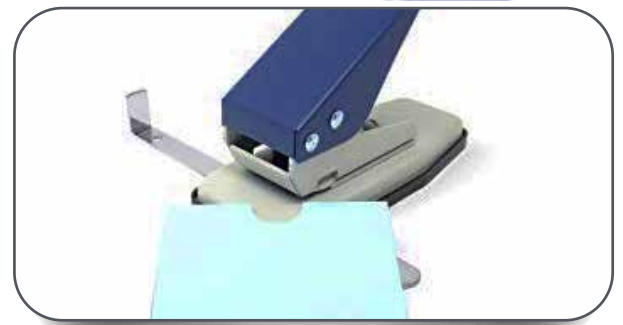

SOUTHWEST BUSINESS PRODUCTS LTD.

— From Bindings to Branding —

ThumbCut Light Duty, TableTop

MITHUMBCUTLITE

Ideal for any small business or print shop. Steel construction, light weight & compact size makes it easy to use anywhere with adjustable paper guide for A4 or letter size.